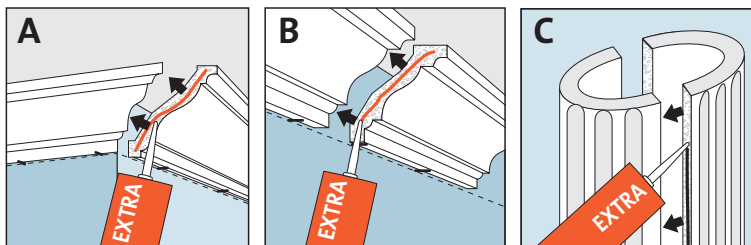

## ORAC FIX EXTRA - for ORAC DECOR only\* - INTERIOR AND EXTERIOR USE

FX.210: 80ml tube  
FX.200: 310ml cartridge

K.1001, K.1101, K.3001, K.3101  
K.4001†

- base: Polyurethane (Diphenylmethane 4,4-diisocyanate)
- removable: Before hardening with acetone, after hardening with a sharp knife
- open time: ± 30 min.
- storage: between +5°C and +30°C (41°F-86°F)
- \* not suitable for Orac Axxent.